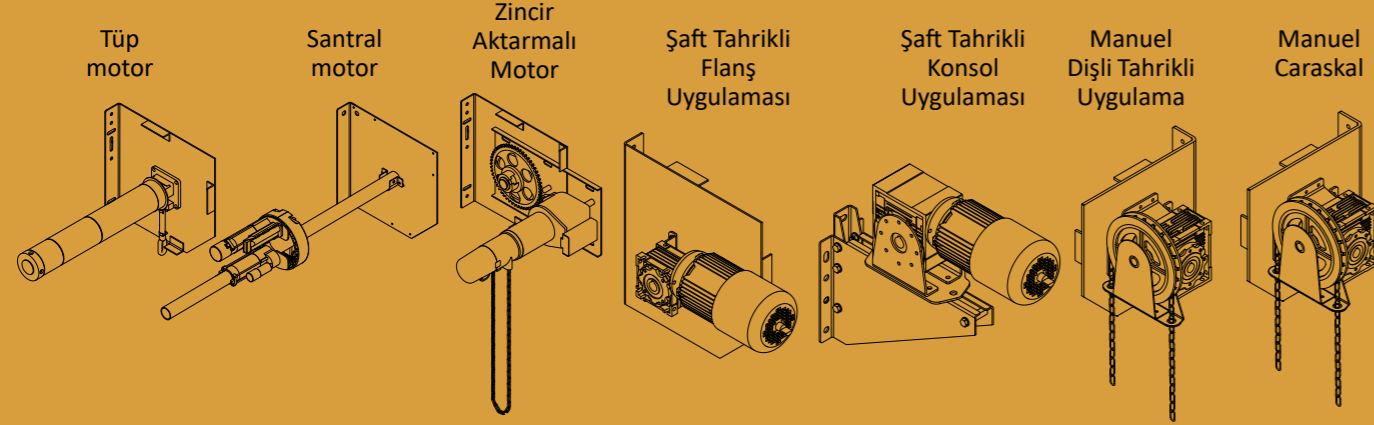

MODEL	KONFIGÜRASYON		DİKME				MOTOR					KALDIRMA TIPI			SESSİZ ÇALIŞMA *
	BASE	BOX	C	M	U	G	Santral	Tüp	Zincir Aktarmalı	Şafttan Tahrikli	Manuel	Standart	Yuvalı	Hareketli	
SERRA	✓	✓	✓	✓	✓	✓	✓	✓	✓	✓	✓	✓	✓	✓	✓
MOLLE - C	✓	✓	✓	✓	✓	✓	✓					✓	✓		✓
MOLLE - T		✓	✓	✓	✓	✓				✓	✓	✓	✓		✓
FASTER	✓	✓	✓	✓	✓	✓				✓		✓	✓		✓
ROBUS	✓	✓		✓			✓	✓	✓	✓	✓	✓	✓		✓
MEGAROLL		✓	✓	✓				✓	✓			✓	✓		✓

* Belirtilen lameller için uygulanabilir

Bükümlü Flaş

TEKNİK BİLGİLER